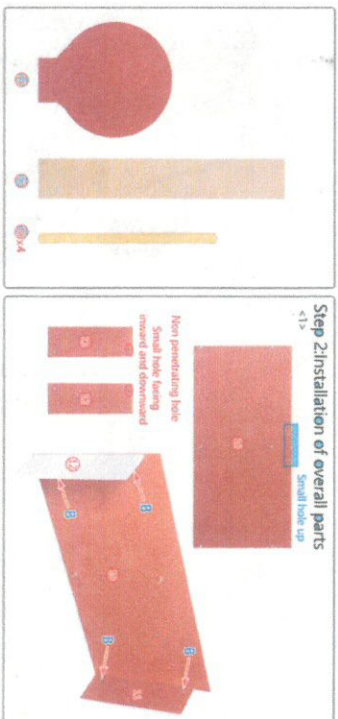

# Installation diagram of double drawer dressing table

A*18	B*18	C*18	D*4	E*10	F*2

## Eccentric installation principle

BC-05