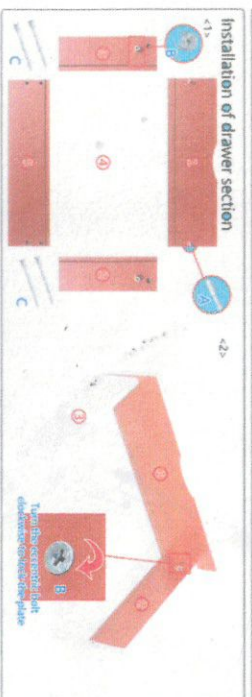

# Installation diagram of double drawer dressing table

A*18	B*18	C*18	D*4	E*10	F*2

## Eccentric installation principle

BC-05