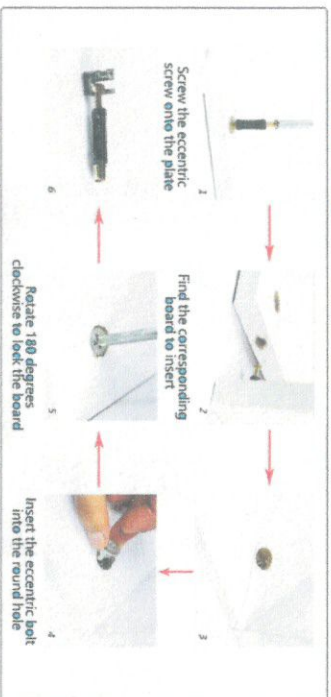

# Installation diagram of double drawer dressing table

A*18	B*18	C*18	D*4	E*10	F*2

## Eccentric installation principle

BC-05